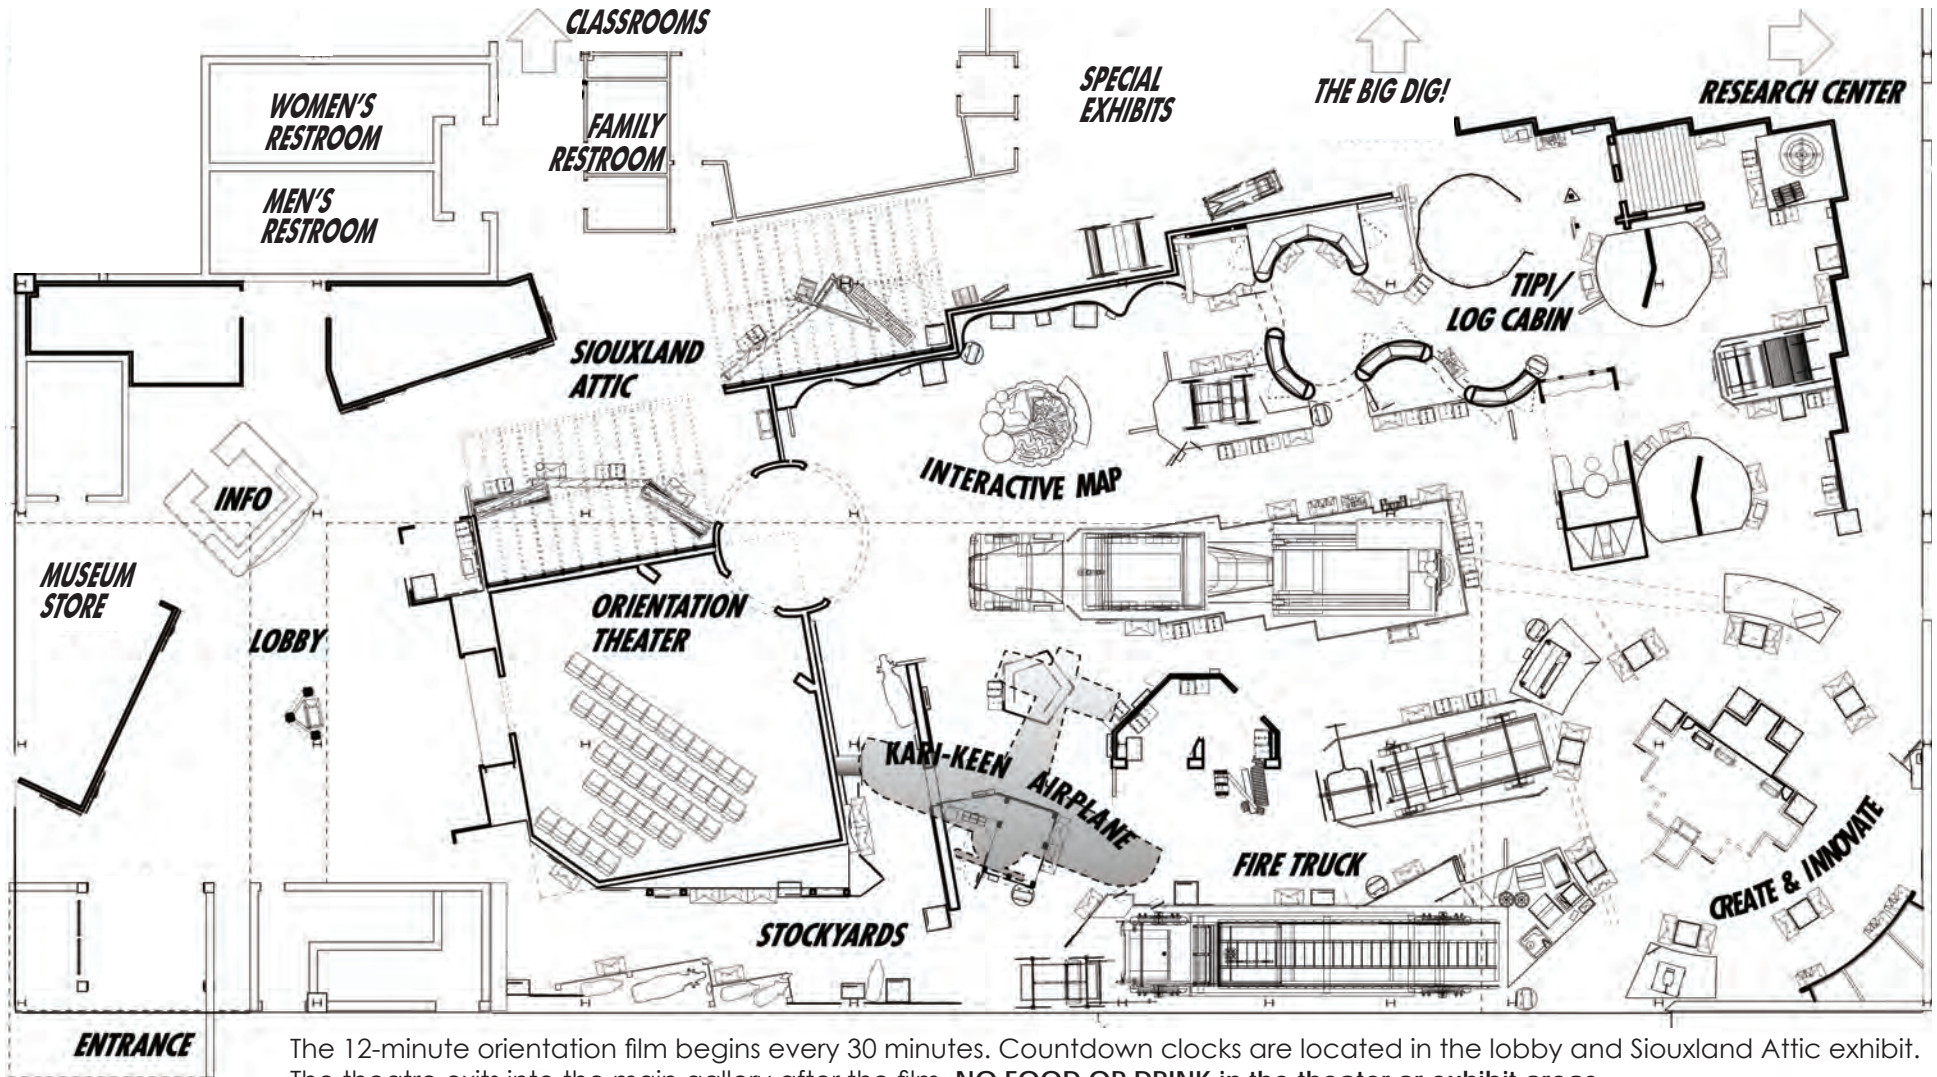

Research Center Hours:
 Tuesday – Friday
 10:00 a.m. – 5:00 p.m.
 Monday & Saturday by appointment (224-5001).
 Use Jackson St. entrance.

The 12-minute orientation film begins every 30 minutes. Countdown clocks are located in the lobby and Siouxland Attic exhibit. The theatre exits into the main gallery after the film. **NO FOOD OR DRINK in the theater or exhibit areas.**

Every 10 minutes siren lights and an announcement signal the beginning of one of three Sioux City disaster presentations next to the fire truck.

A limited number of wheelchairs are available upon request on a first come, first served basis. Headphones for the orientation film are available for the hearing impaired at the information desk.